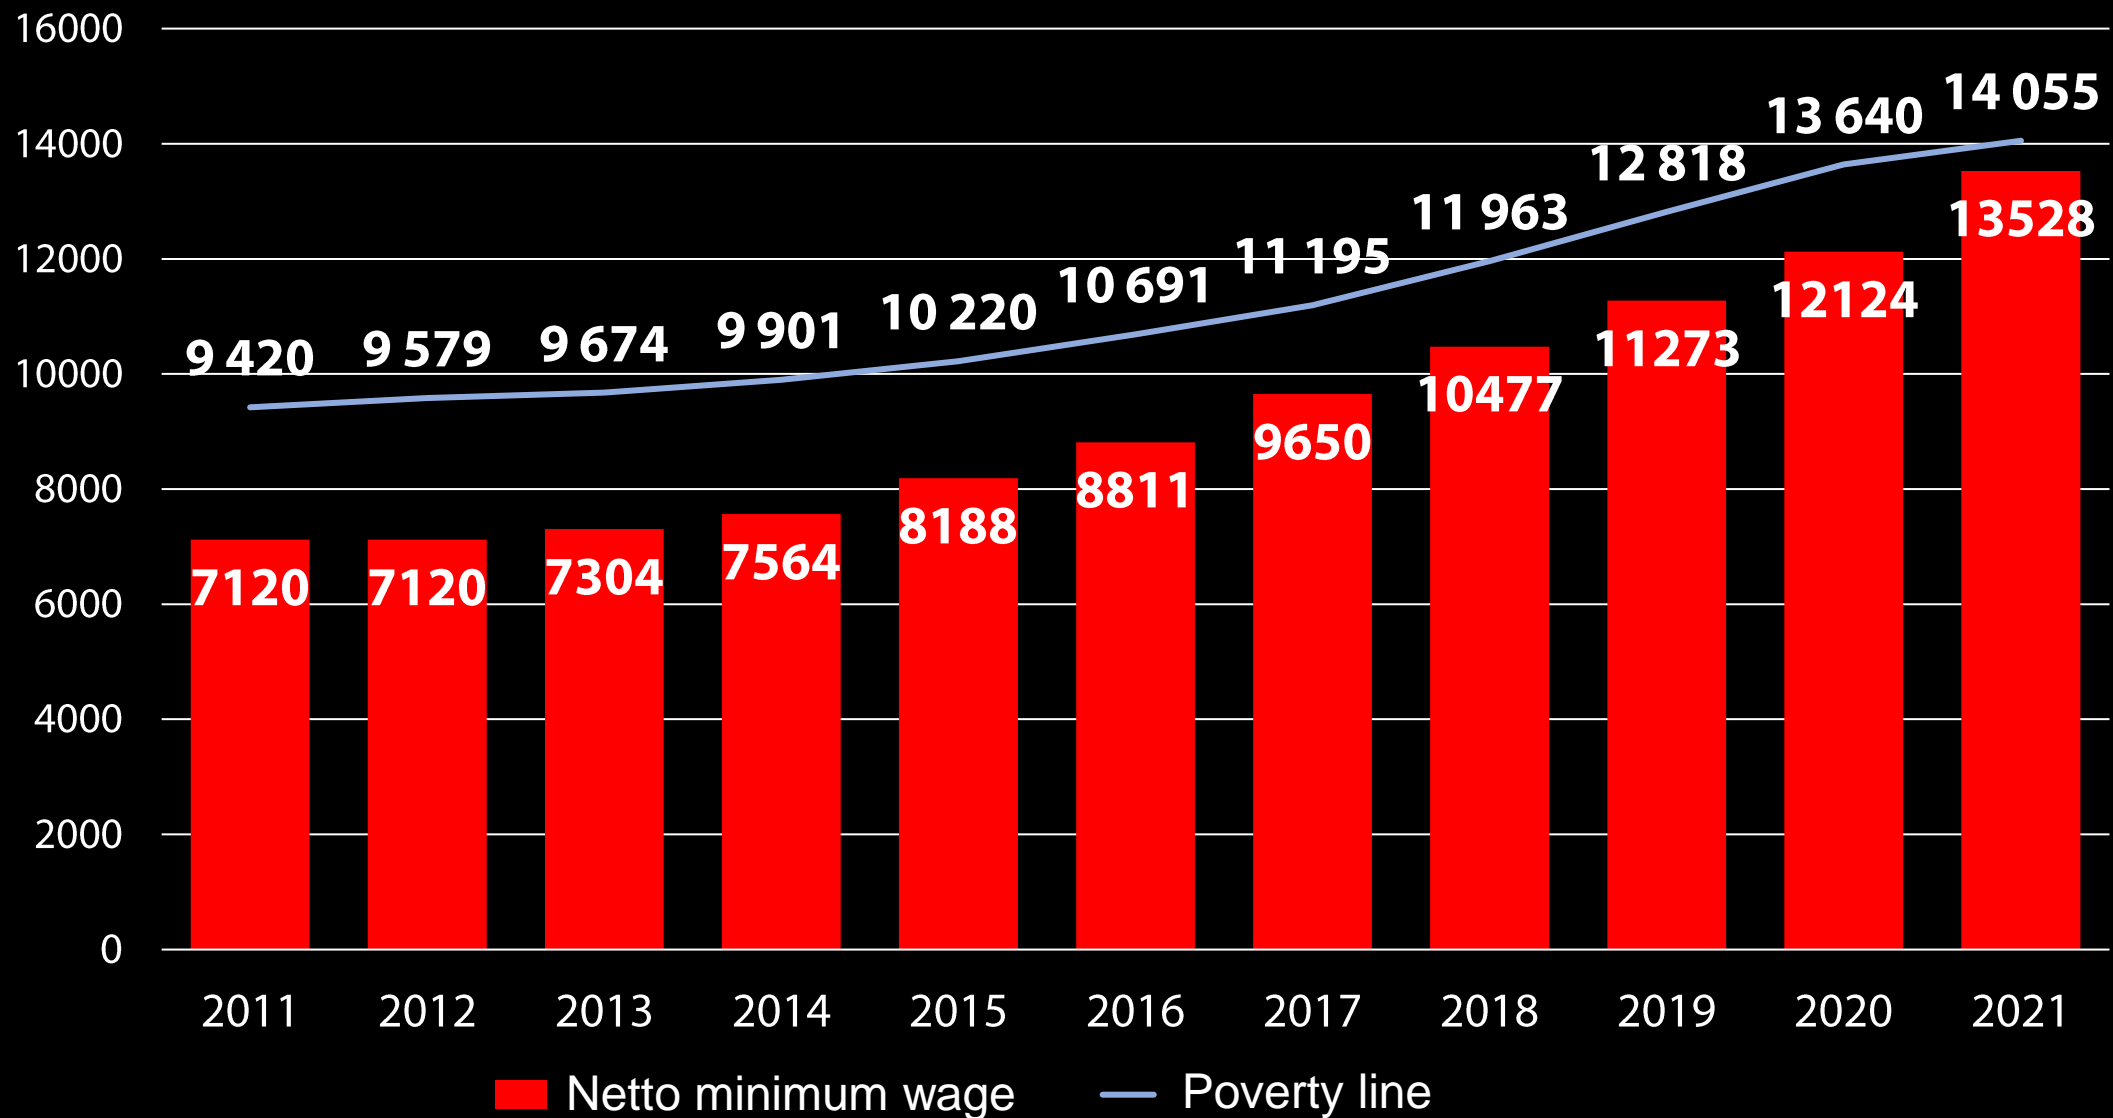

# Minimum Wage 2023?

# Minimum Wage and the Poverty Line 2011 - 2021

Minimum wage as % of median wage (2020)

Minimum wage as % of average wage (2020)

Czech Republic

**WSI MINIMUM WAGE REPORT 2022**  
Towards a new Minimum Wage Policy in Germany and Europe  
Malte Luebker and Thorsten Schulten

Since 1st January 2023 **17 690 CZK** and since 1. 7. 2023  
**18 150 CZK**

Since 1st January **17 200 CZK**

Czech employees do not  
deserve such a shamefully  
and unjustifiably low  
minimum wage

Since 1st October 2022 **49 560 CZK**

16 200 + 350 ? **16 550 CZK** Since 1st January 2023?