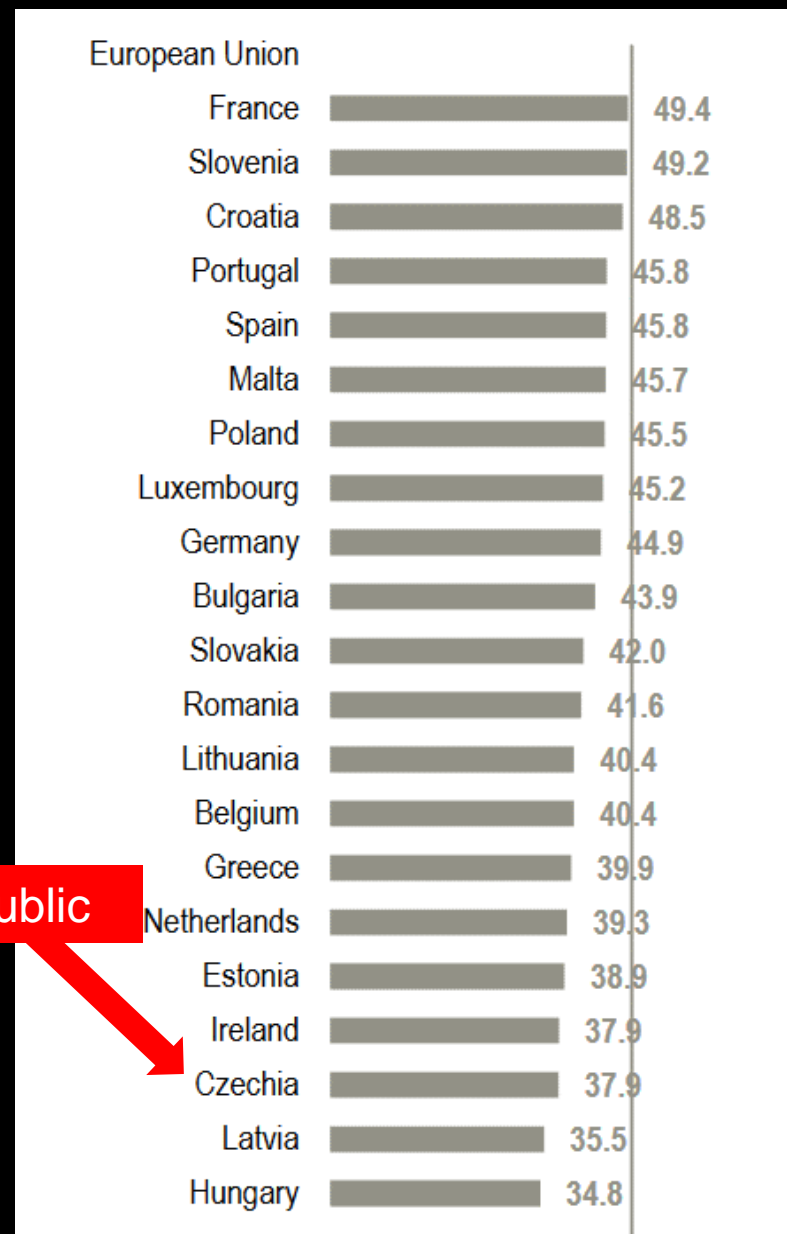

# Minimum Wage 2023?

# Minimum Wage and the Poverty Line 2011 - 2021

Minimum wage as % of median wage (2020)

Minimum wage as % of average wage (2020)

Czech Republic

**WSI MINIMUM WAGE REPORT 2022**  
Towards a new Minimum Wage Policy in Germany and Europe  
Malte Luebker and Thorsten Schulten