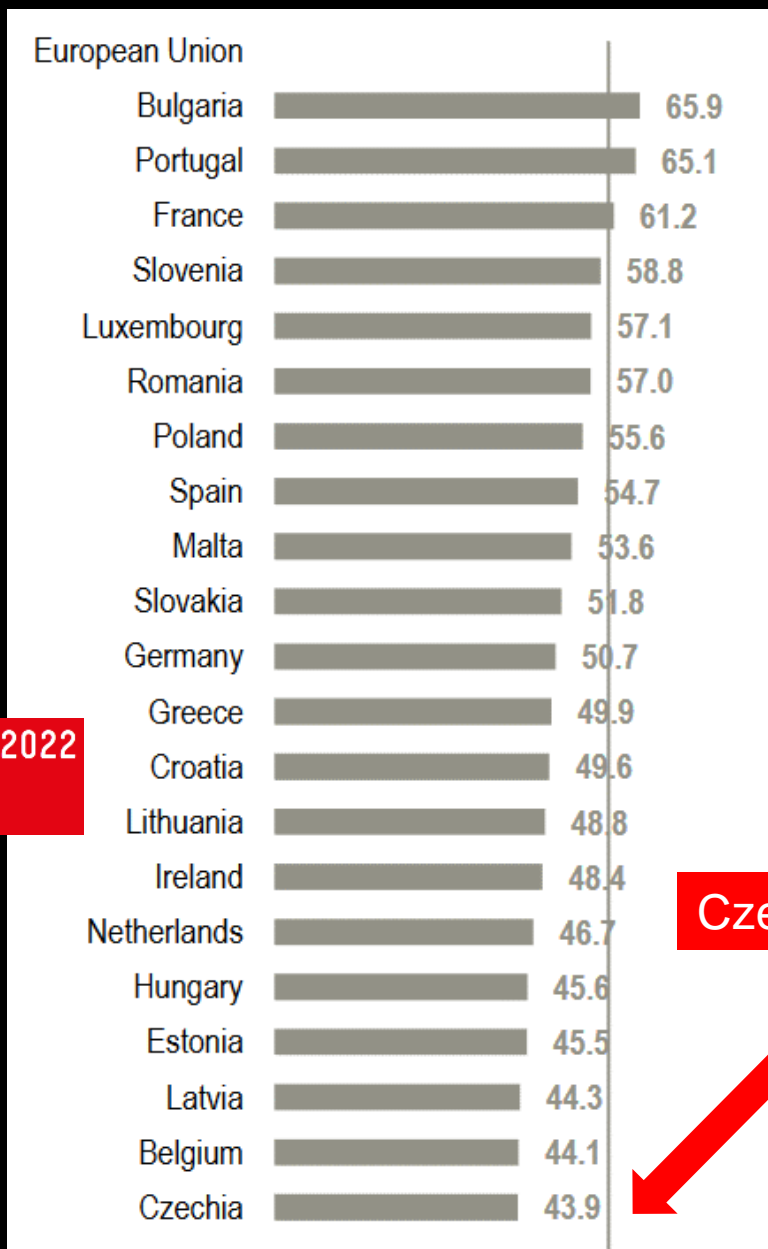

# Minimum Wage 2023?

# Minimum Wage and the Poverty Line 2011 - 2021

Minimum wage as % of median wage (2020)

Minimum wage as % of average wage (2020)

Czech Republic

**WSI MINIMUM WAGE REPORT 2022**  
Towards a new Minimum Wage Policy in Germany and Europe  
Malte Luebker and Thorsten Schulten